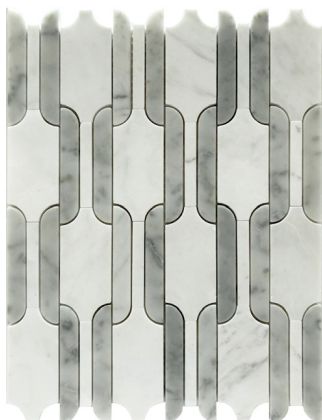

EXPRESS YOURSELF

The Chain Link Series: *Marble*

Since ancient times, the chain has enjoyed a coveted place in jewelry. It represents eternal love and all the other good stuff about human connection: the eternity of the circle linked, without beginning or end, to other circles. Puccini engendered a new interpretation of this eternal love in mosaic tile.

PUCCINI

Natural Stone by DuraTile

Material : Glass | Dimension: 12" x 12"
Sq ft per Piece : 1 | Weight per Box : 43lbs
Pieces per box : 10 | Sq ft per Box : 10

MM105-WC

MM105-WG

MM105-BG